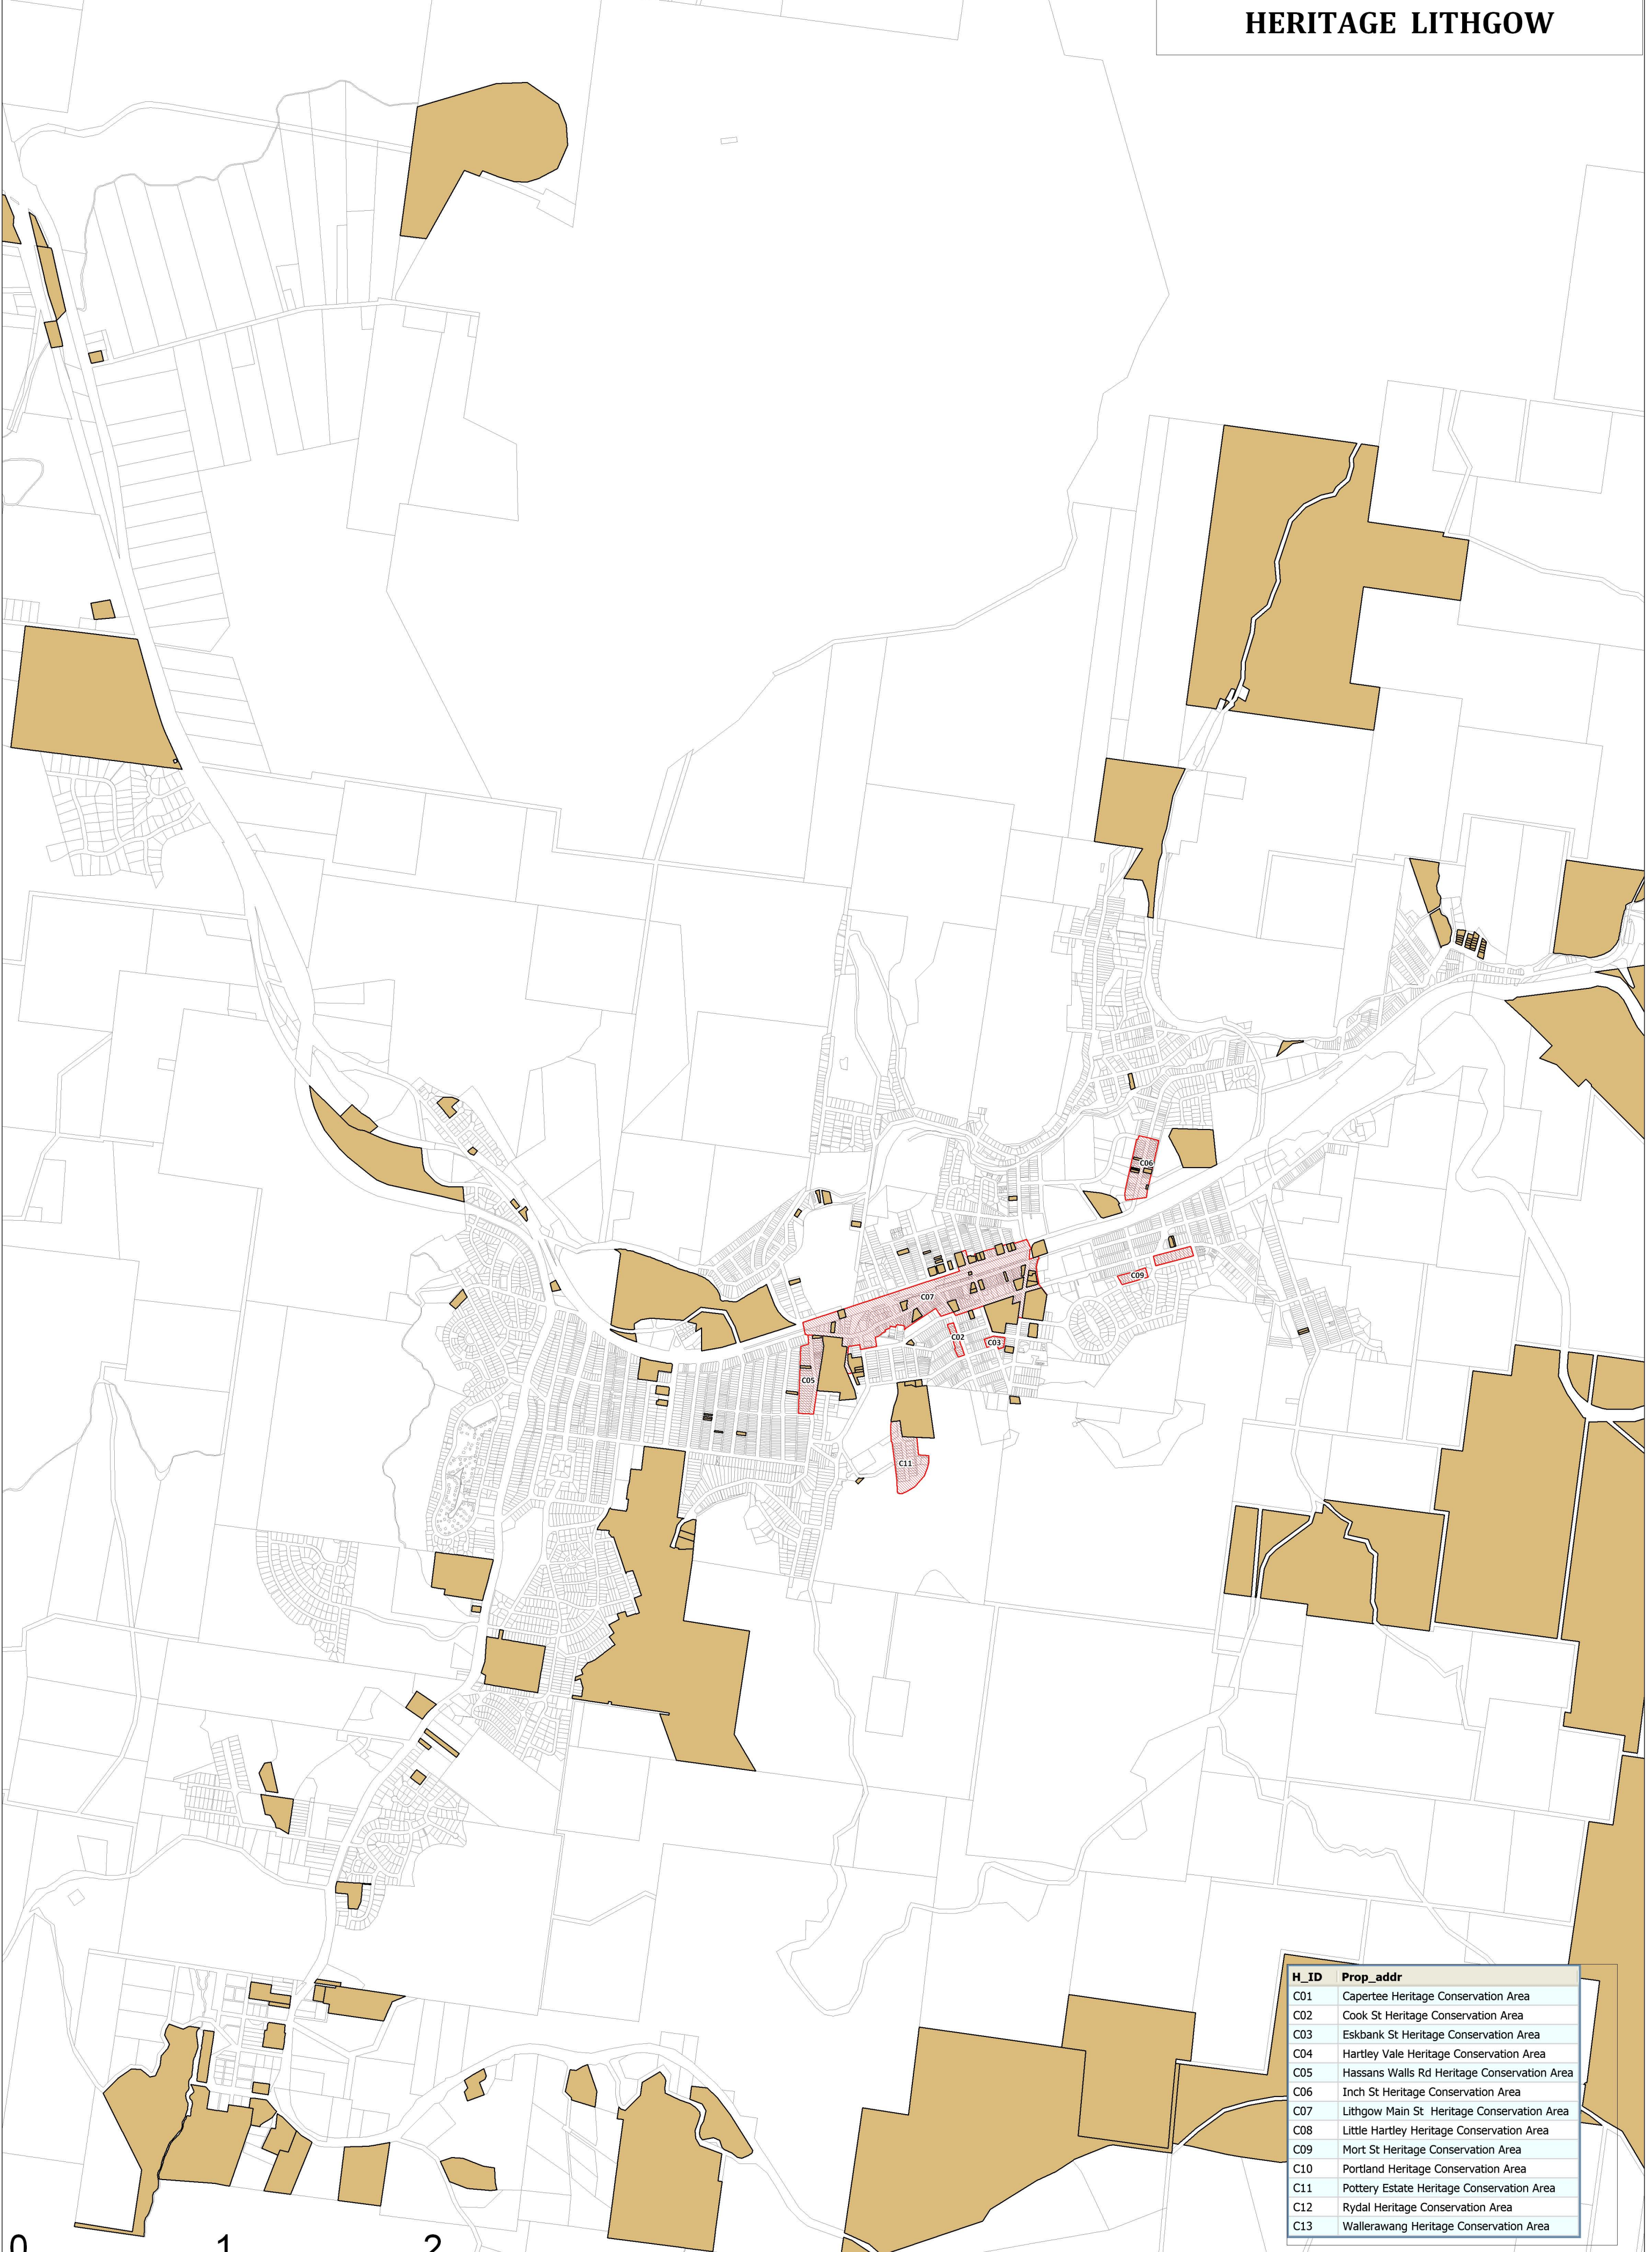

H_ID	Prop_addr
C01	Capertee Heritage Conservation Area
C02	Cook St Heritage Conservation Area
C03	Eskbank St Heritage Conservation Area
C04	Hartley Vale Heritage Conservation Area
C05	Hassans Walls Rd Heritage Conservation Area
C06	Inch St Heritage Conservation Area
C07	Lithgow Main St Heritage Conservation Area
C08	Little Hartley Heritage Conservation Area
C09	Mort St Heritage Conservation Area
C10	Portland Heritage Conservation Area
C11	Pottery Estate Heritage Conservation Area
C12	Rydal Heritage Conservation Area
C13	Wallerawang Heritage Conservation Area

Version:		
Project:		
Location:		
Drafted:	Checked:	Date:

LEGEND

	HER_Item		HER_Draft_ConservationArea		Cadastral