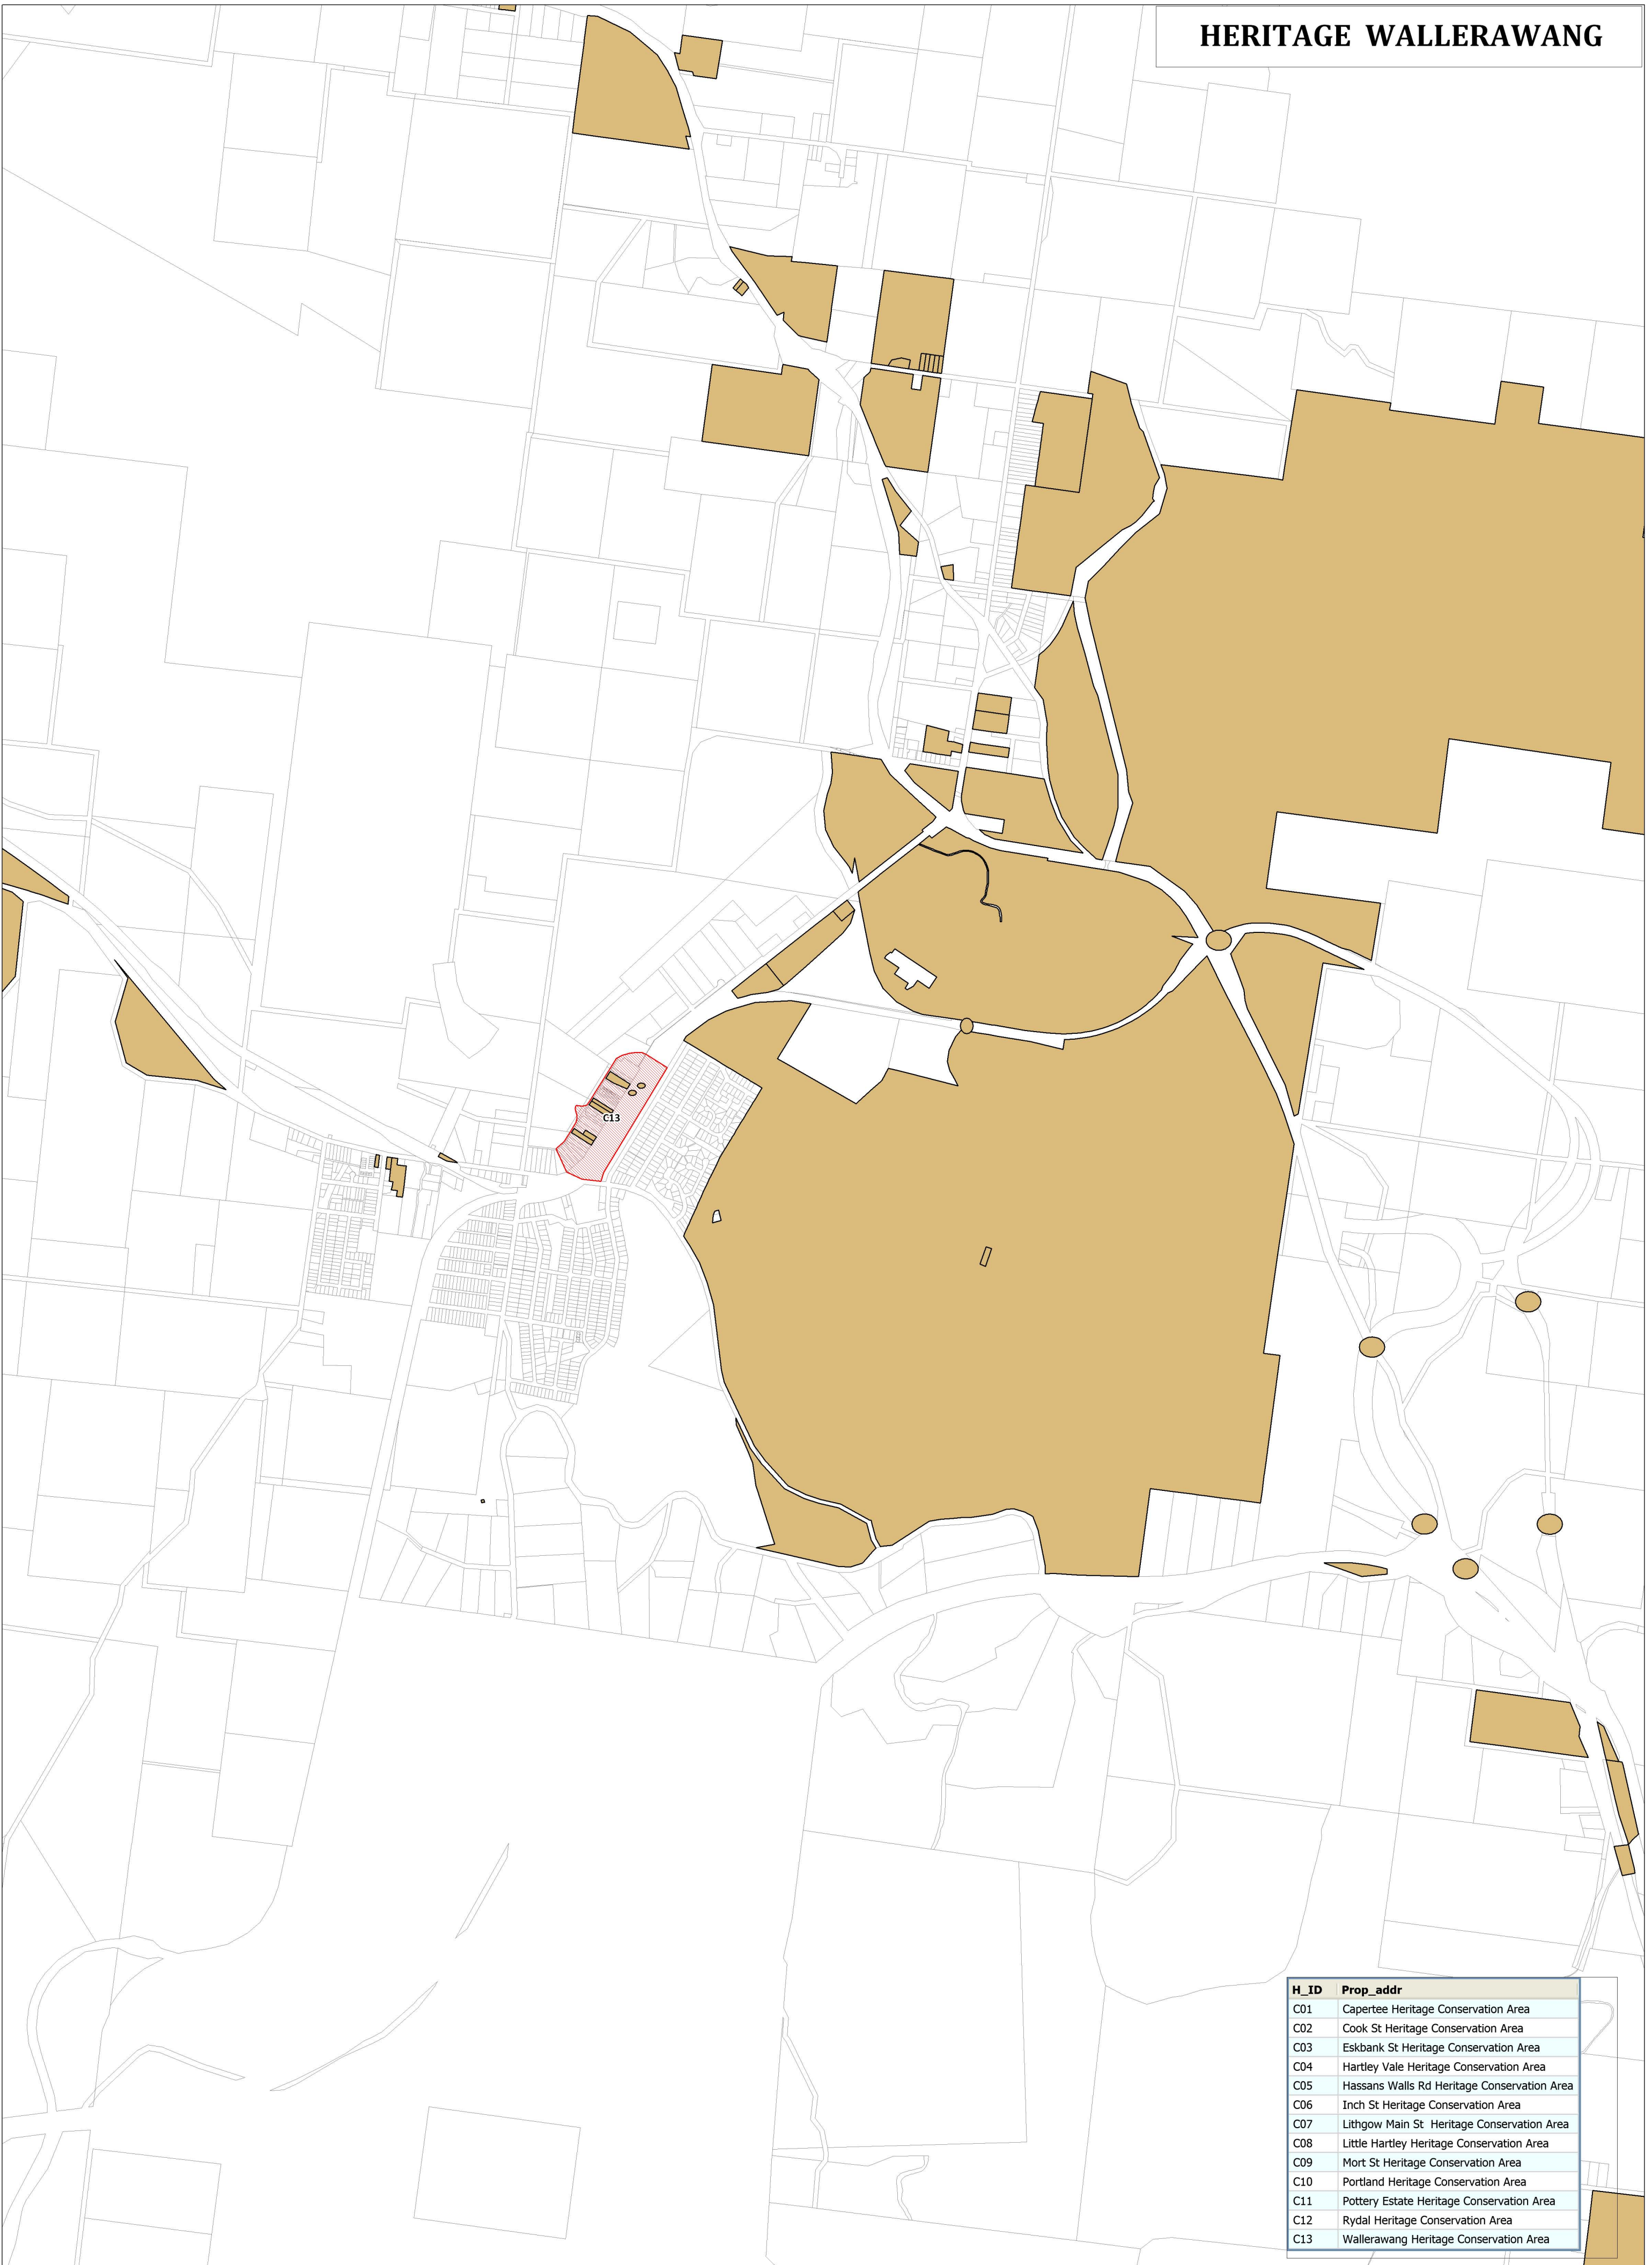

HERITAGE WALLERAWANG

H_ID	Prop_addr
C01	Capertee Heritage Conservation Area
C02	Cook St Heritage Conservation Area
C03	Eskbank St Heritage Conservation Area
C04	Hartley Vale Heritage Conservation Area
C05	Hassans Walls Rd Heritage Conservation Area
C06	Inch St Heritage Conservation Area
C07	Lithgow Main St Heritage Conservation Area
C08	Little Hartley Heritage Conservation Area
C09	Mort St Heritage Conservation Area
C10	Portland Heritage Conservation Area
C11	Pottery Estate Heritage Conservation Area
C12	Rydal Heritage Conservation Area
C13	Wallerawang Heritage Conservation Area

LEGEND		
HER_Item	HER_Draft_ConservationArea	Cadastre

Version:	
Project:	
Location:	
Drawn:	Checked:
Date: