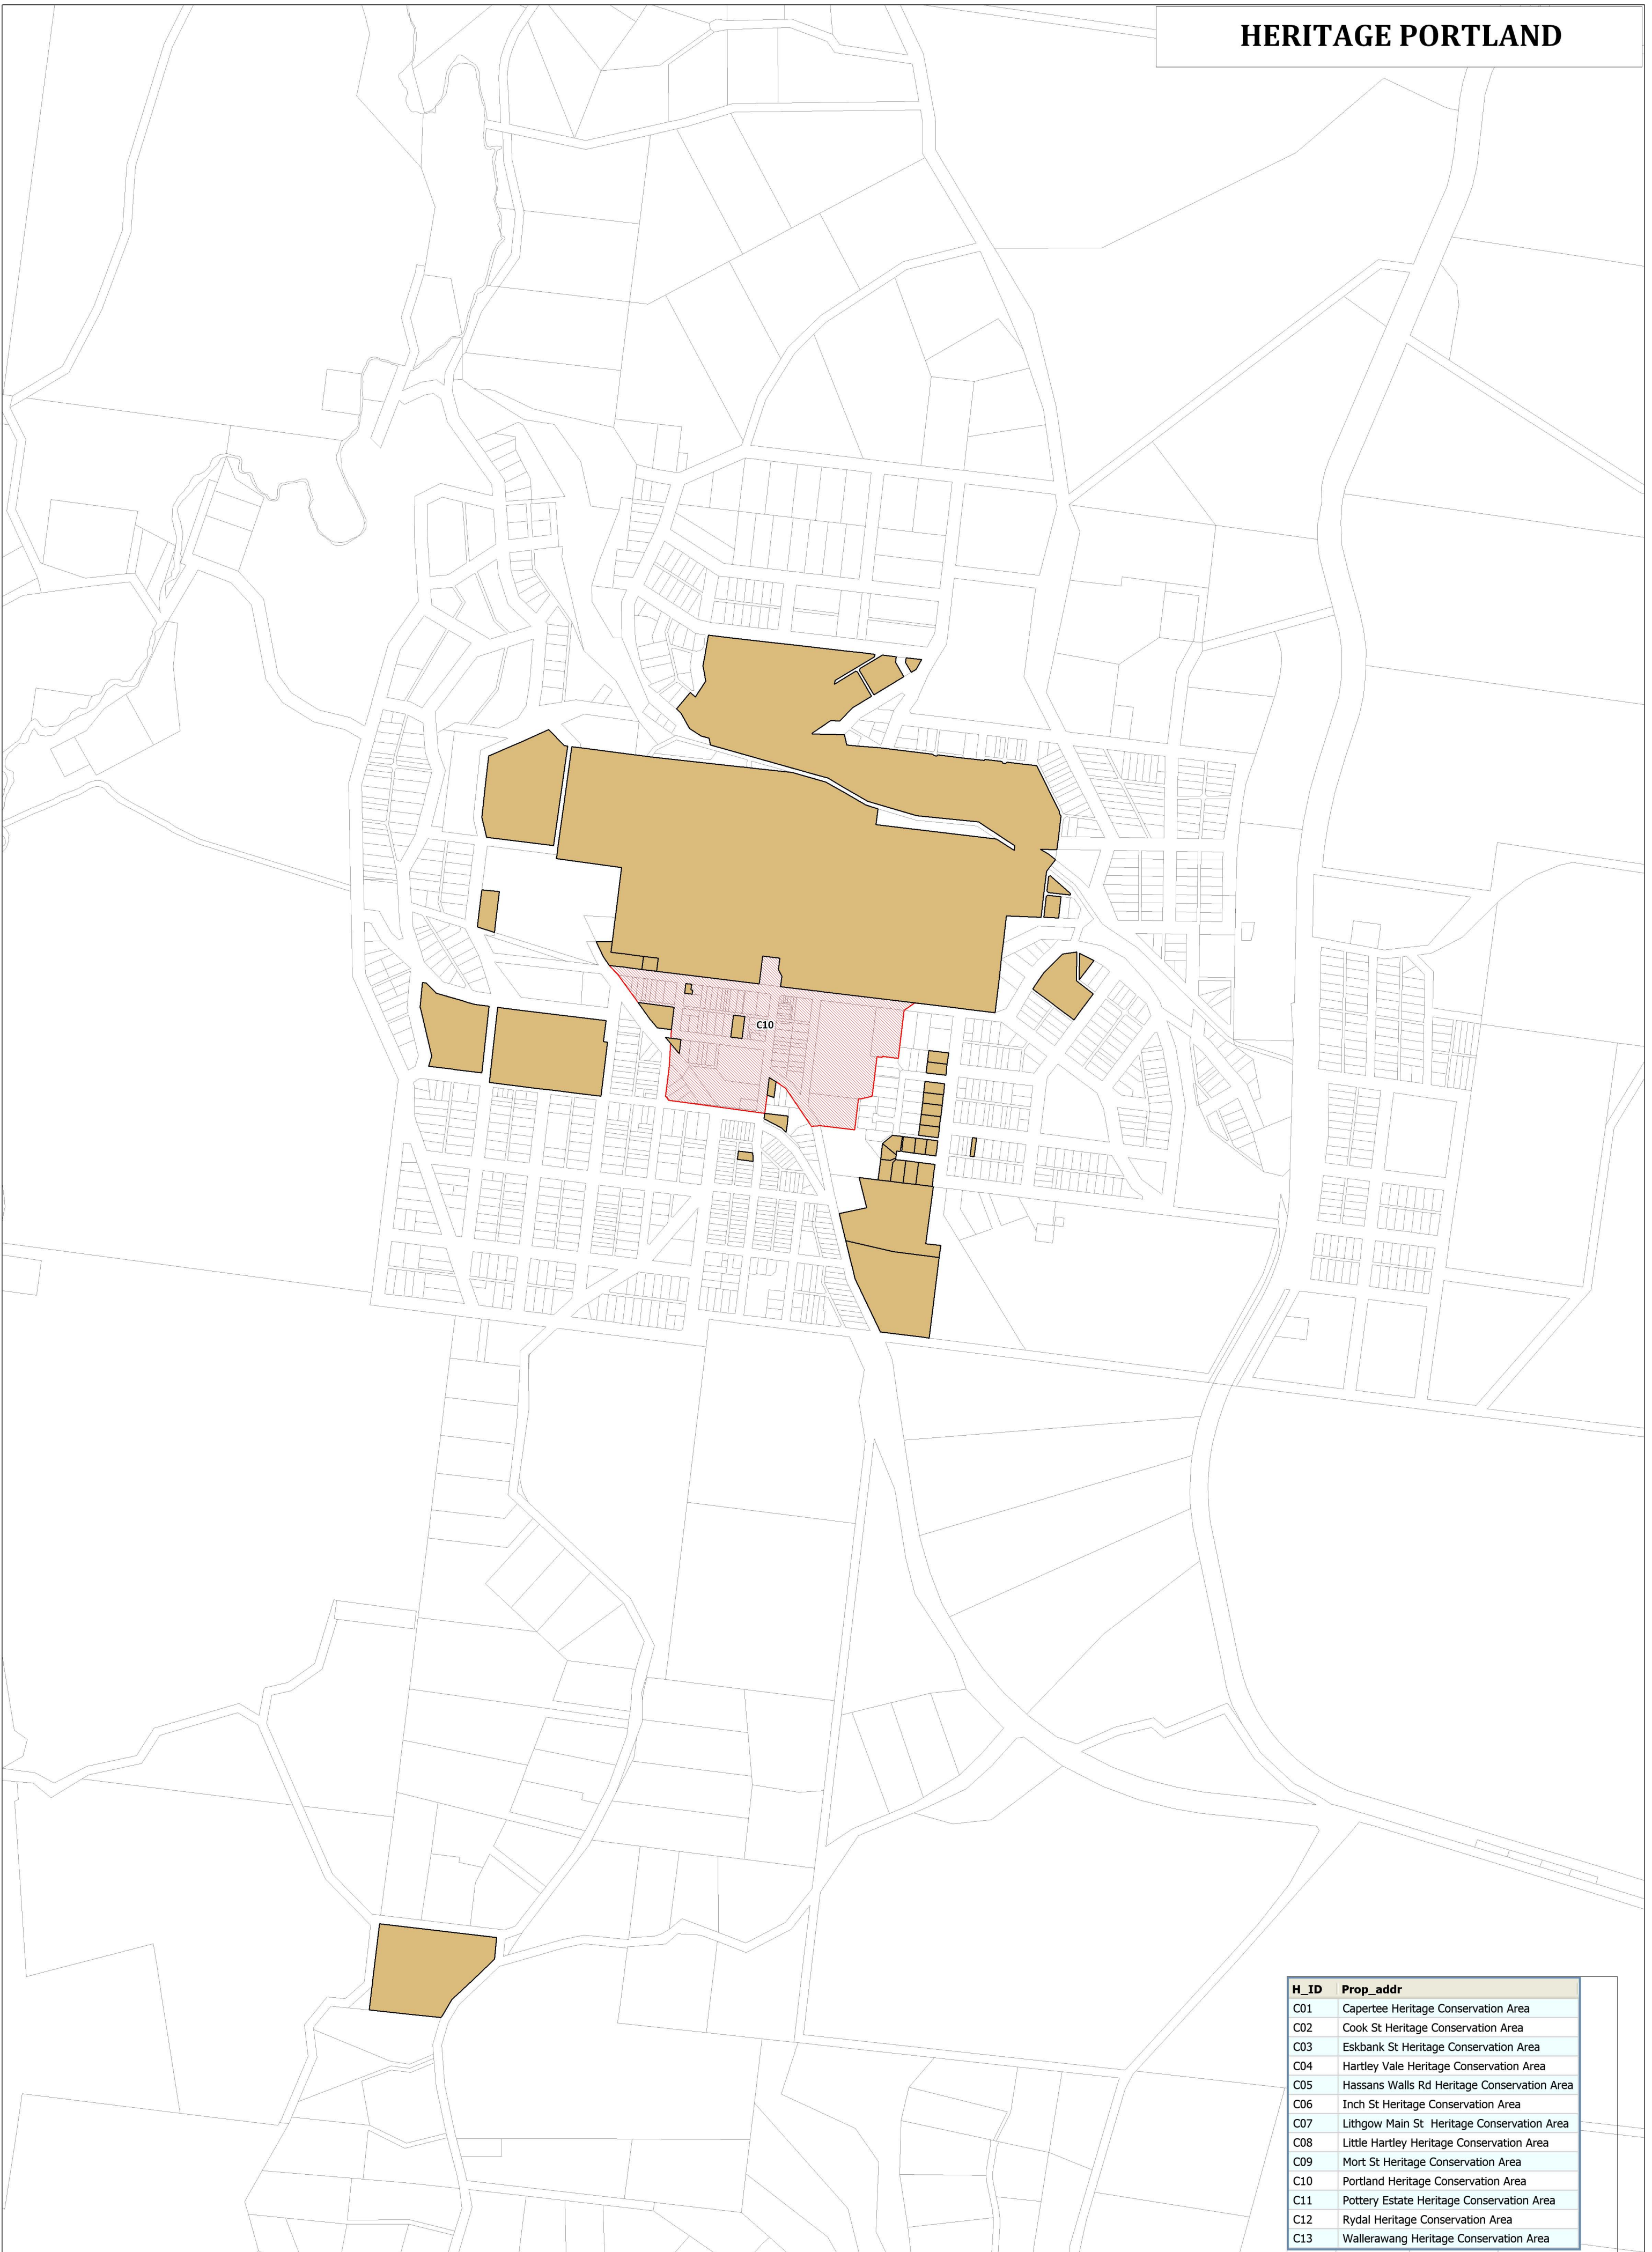

HERITAGE PORTLAND

H_ID	Prop_addr
C01	Capertee Heritage Conservation Area
C02	Cook St Heritage Conservation Area
C03	Eskbank St Heritage Conservation Area
C04	Hartley Vale Heritage Conservation Area
C05	Hassans Walls Rd Heritage Conservation Area
C06	Inch St Heritage Conservation Area
C07	Lithgow Main St Heritage Conservation Area
C08	Little Hartley Heritage Conservation Area
C09	Mort St Heritage Conservation Area
C10	Portland Heritage Conservation Area
C11	Pottery Estate Heritage Conservation Area
C12	Rydal Heritage Conservation Area
C13	Wallerawang Heritage Conservation Area

Version:	
Project:	
Location:	
Drawn:	Checked:
Date:	

LEGEND

HER_Item	HER_Draft_ConservationArea	Cadastre