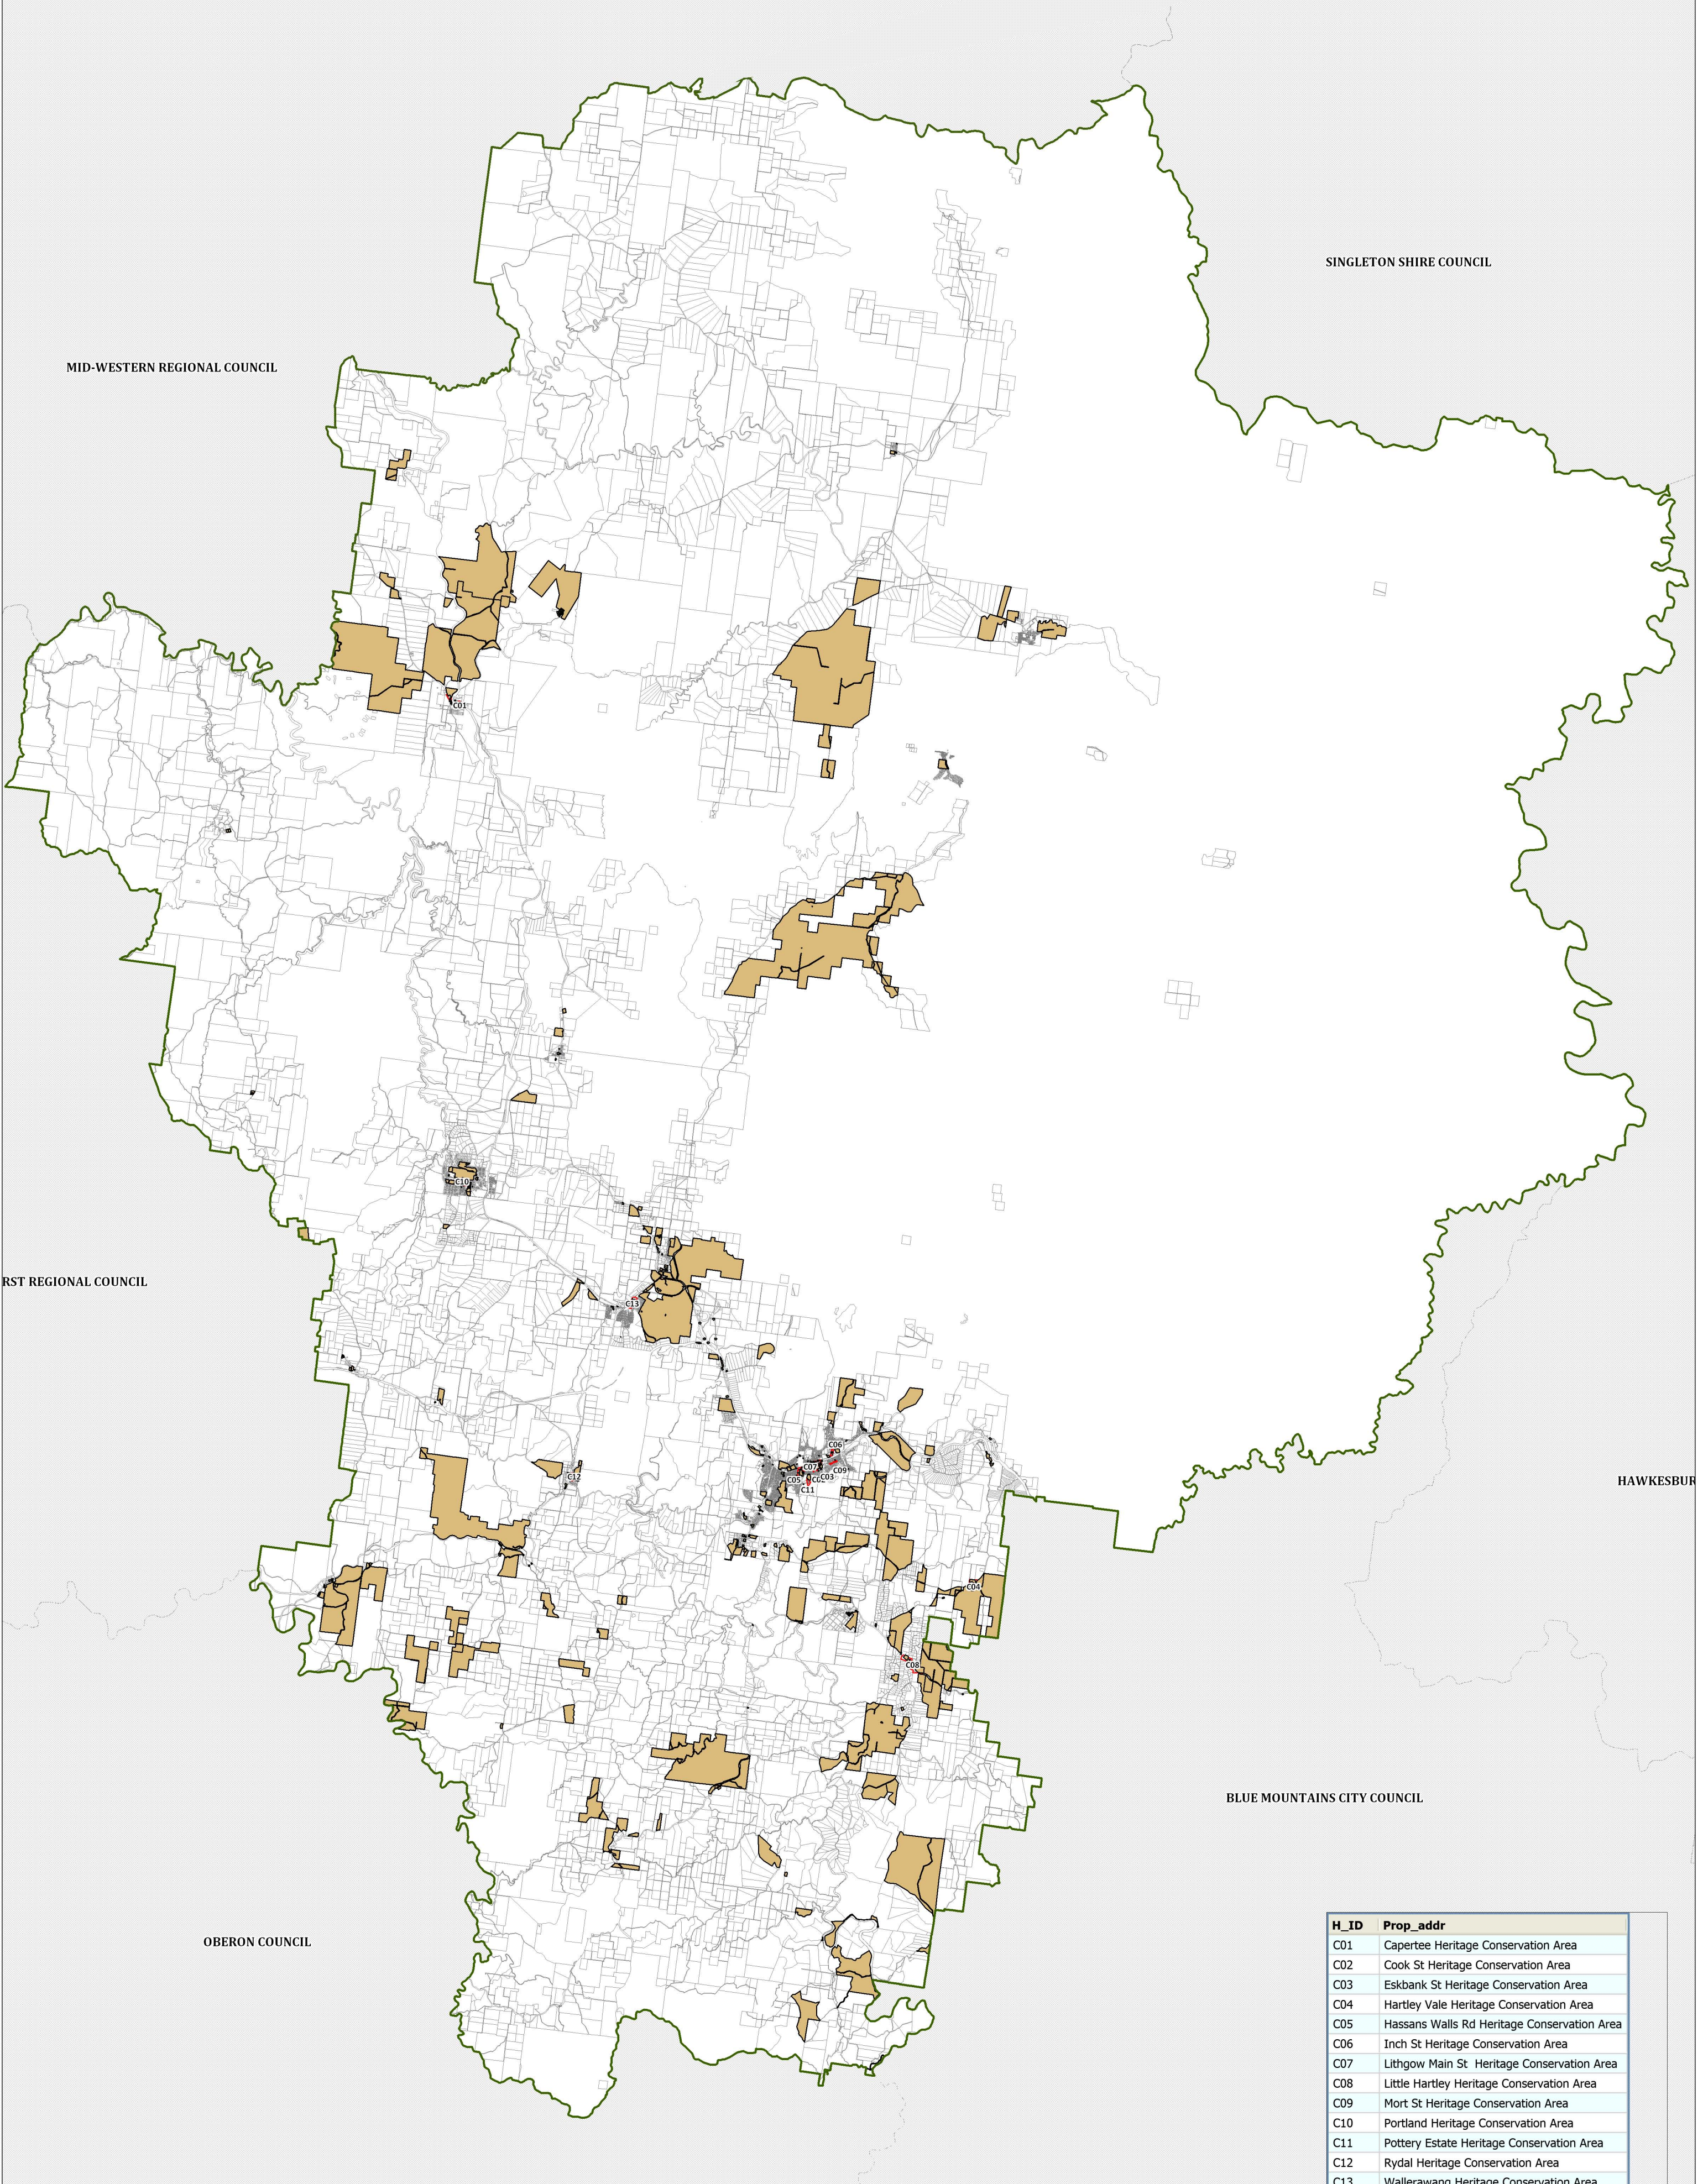

HERITAGE LGA

MUSWELLBR

SINGLETON SHIRE COUNCIL

MID-WESTERN REGIONAL COUNCIL

RST REGIONAL COUNCIL

HAWKESBUR

BLUE MOUNTAINS CITY COUNCIL

OBERON COUNCIL

H_ID	Prop_addr
C01	Capertee Heritage Conservation Area
C02	Cook St Heritage Conservation Area
C03	Eskbank St Heritage Conservation Area
C04	Hartley Vale Heritage Conservation Area
C05	Hassans Walls Rd Heritage Conservation Area
C06	Inch St Heritage Conservation Area
C07	Lithgow Main St Heritage Conservation Area
C08	Little Hartley Heritage Conservation Area
C09	Mort St Heritage Conservation Area
C10	Portland Heritage Conservation Area
C11	Pottery Estate Heritage Conservation Area
C12	Rydal Heritage Conservation Area
C13	Wallerawang Heritage Conservation Area

NSW GOVERNMENT
Department of Planning

Version:	
Project:	
Location:	
Drawn:	Checked:
Date:	

LEGEND

HER_Item	HER_Draft_ConservationArea	Cadastrre